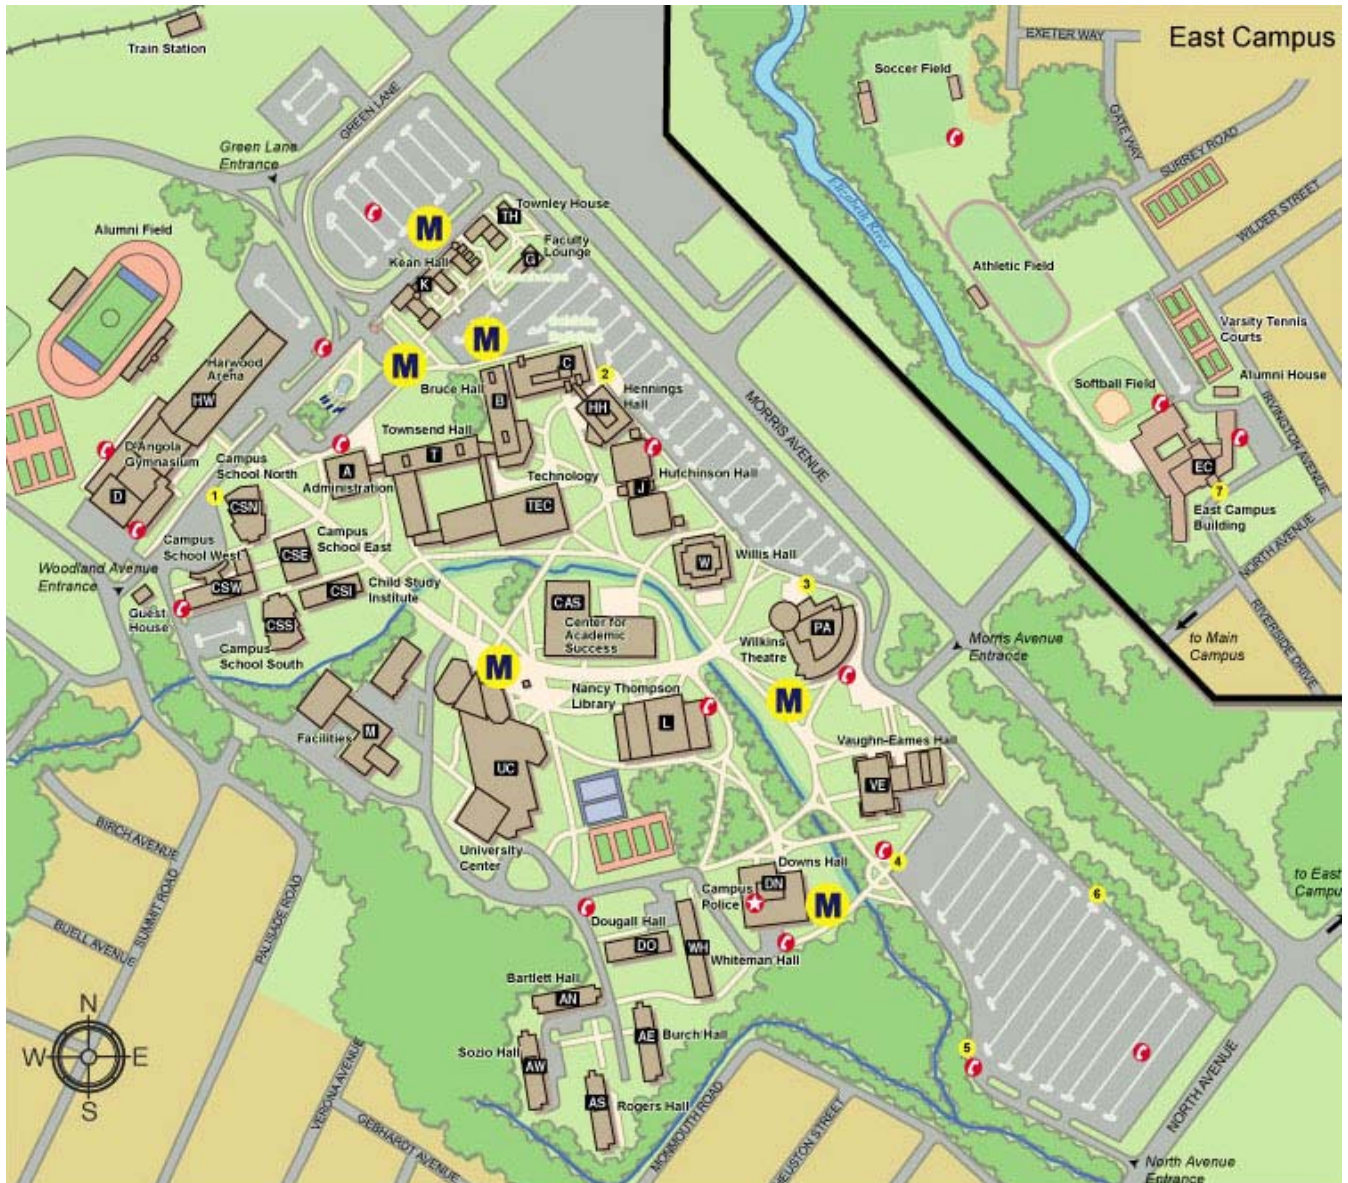

# KEAN UNIVERSITY

## Campus Map

**M** Indicates a 360 degree movie available for that area.  
 You will need Quicktime to view the movies. [Click here](#) to download Quicktime for free.

- |     |                             |    |  |     |                           |
|-----|-----------------------------|----|--|-----|---------------------------|
| A   | Administration Building     | DN | Department of Public Safety and Police | AS  | Rogers Hall               |
| AN  | Bartlett Hall               | DO | Dougall Hall                           | C   | Science Building          |
| B   | Bruce Hall                  | DN | Downs Hall                             | AW  | Sozio Hall                |
| AE  | Burch Hall                  | M  | Facilities                             | SS  | Student Services Building |
| CAS | Center for Academic Success | G  | Greenhouse                             | TEC | Technology                |
|     |                             |    |  | TH  | Townley House             |

CSE	Campus School East	HW	Harwood Arena	T	Townsend Hall
CSN	Campus School North	HH	Hennings Hall	UC	University Center
CSS	Campus School South	J	Hutchinson Hall	VE	Vaughn Eames
CSW	Campus School West	K	Kean Hall	WH	Whiteman Hall
CSI	Child Study Institute	L	Nancy Thompson Library	PA	Wilkins Theatre
D	D'Angola Gymnasium			W	Willis Hall